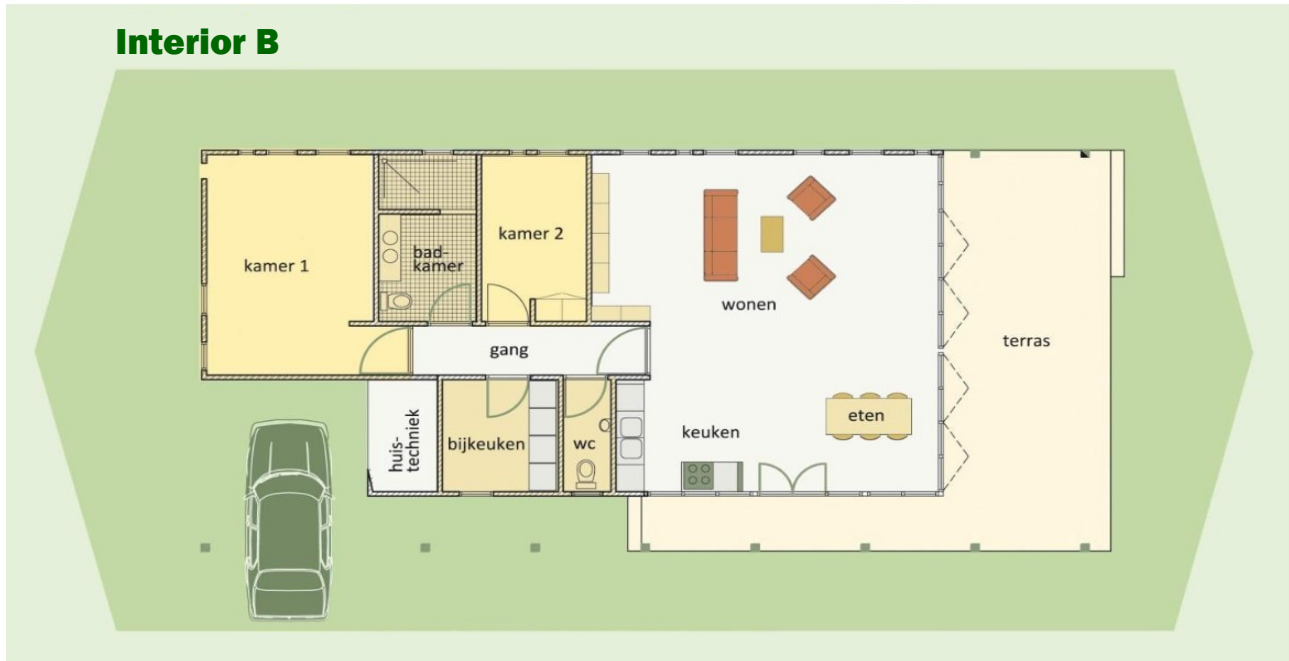

**MARINA & RESORT
Waterland**
SURINAME RIVER
DISTRICT PARA

Interior B

Interior type Bana Beki house

Kitchen: Fully equipped

Bedroom 1: Master bedroom for 2 persons

Bedroom 2: Single bed

From 2 nights it is possible to rent this fully furnished house for 3 people. The possibility exists that a maximum of 1 folding bed can be rented for the fourth person. The house has a fully equipped kitchen, where you can prepare your own breakfast and dinner.